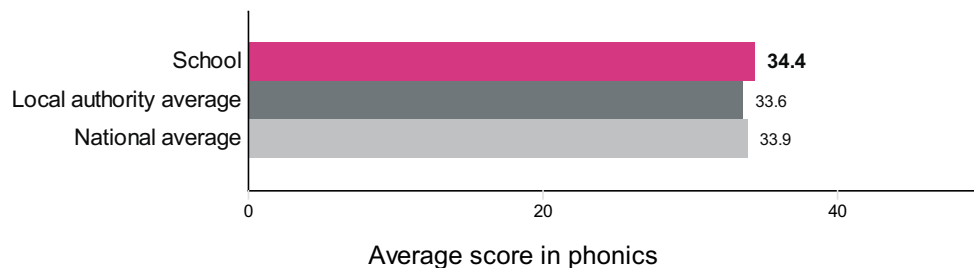

This is the ASP default view

Chase Side Primary School (URN: 101984)

Phonics screening check

This is provisional data for 2017/18. CLA data is not currently available, therefore we are not currently publishing breakdowns of data such as disadvantaged which appeared previously. This information will be included in a later release.

Percentage achieving the expected standard in phonics

Number of pupils = 58

Phonics average score

Number of pupils = 58

Pupils' attainment in phonics