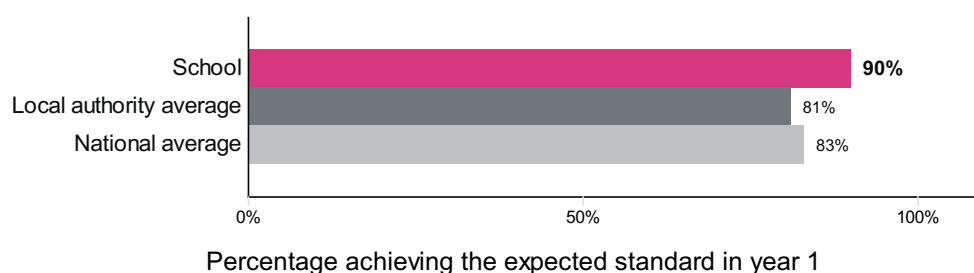

This is the ASP default view

Chase Side Primary School (URN: 101984)

Phonics screening check

This is provisional data for 2017/18. CLA data is not currently available, therefore we are not currently publishing breakdowns of data such as disadvantaged which appeared previously. This information will be included in a later release.

Percentage achieving the expected standard in phonics

Number of pupils = 58